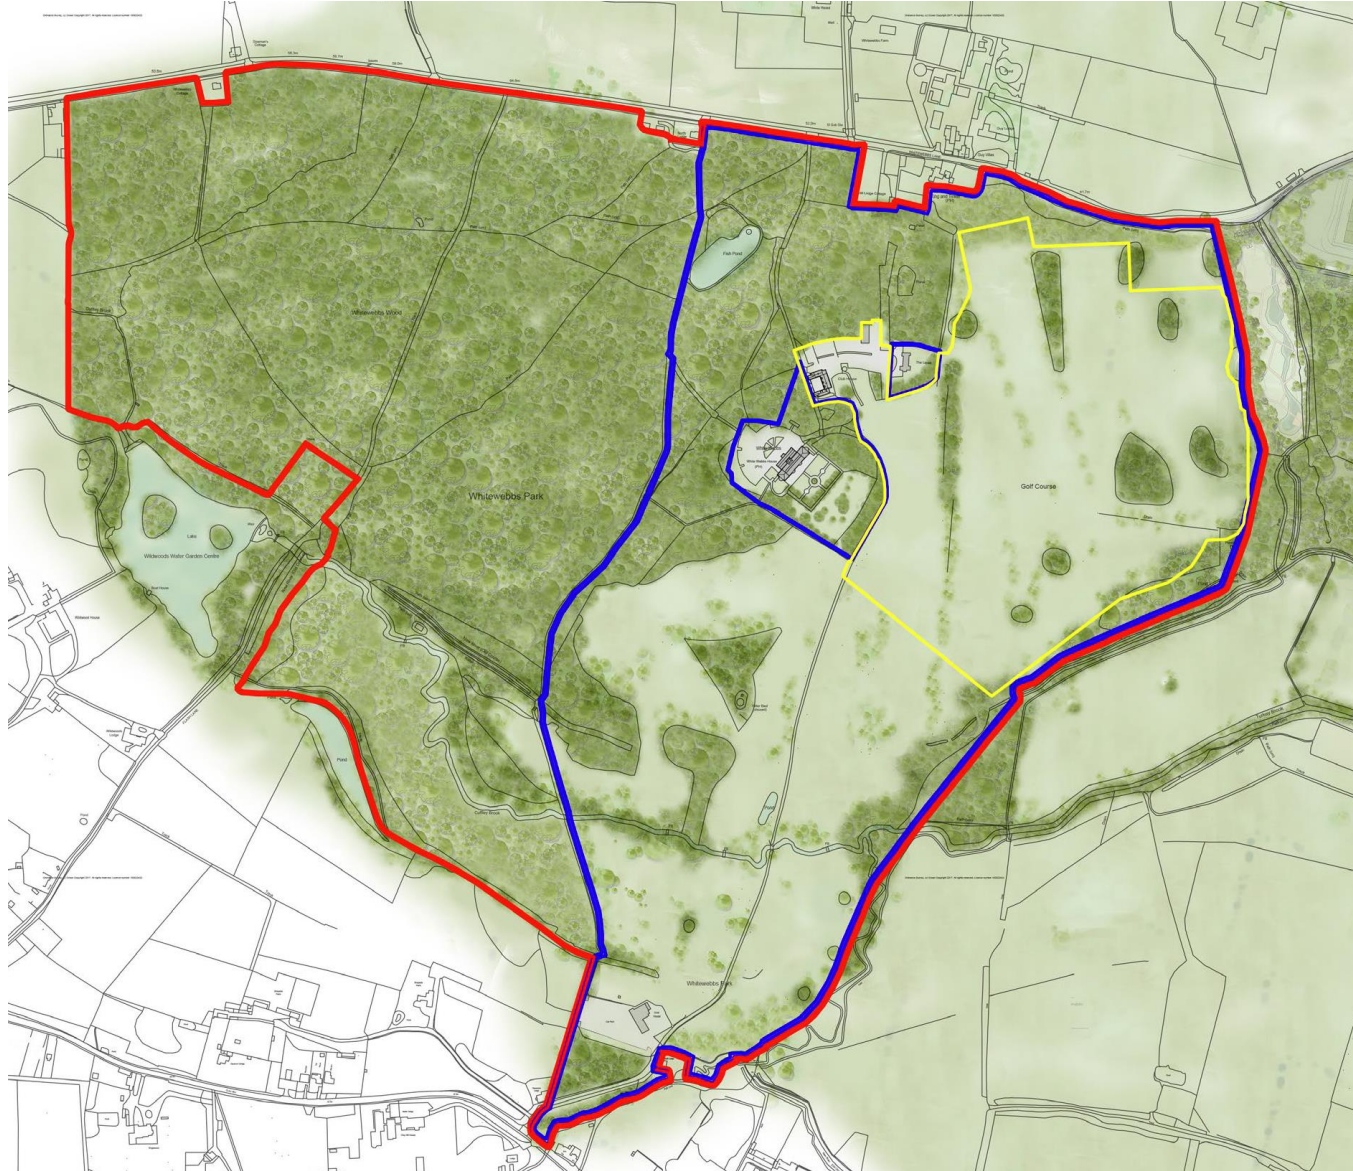

# Plan of THFC bid

Red line =  
Whitewebbs park  
boundary

Blue line = area to  
be leased  
(54% of park)

Yellow line= area  
THFC will occupy  
(33% of leased area;  
18% of park)